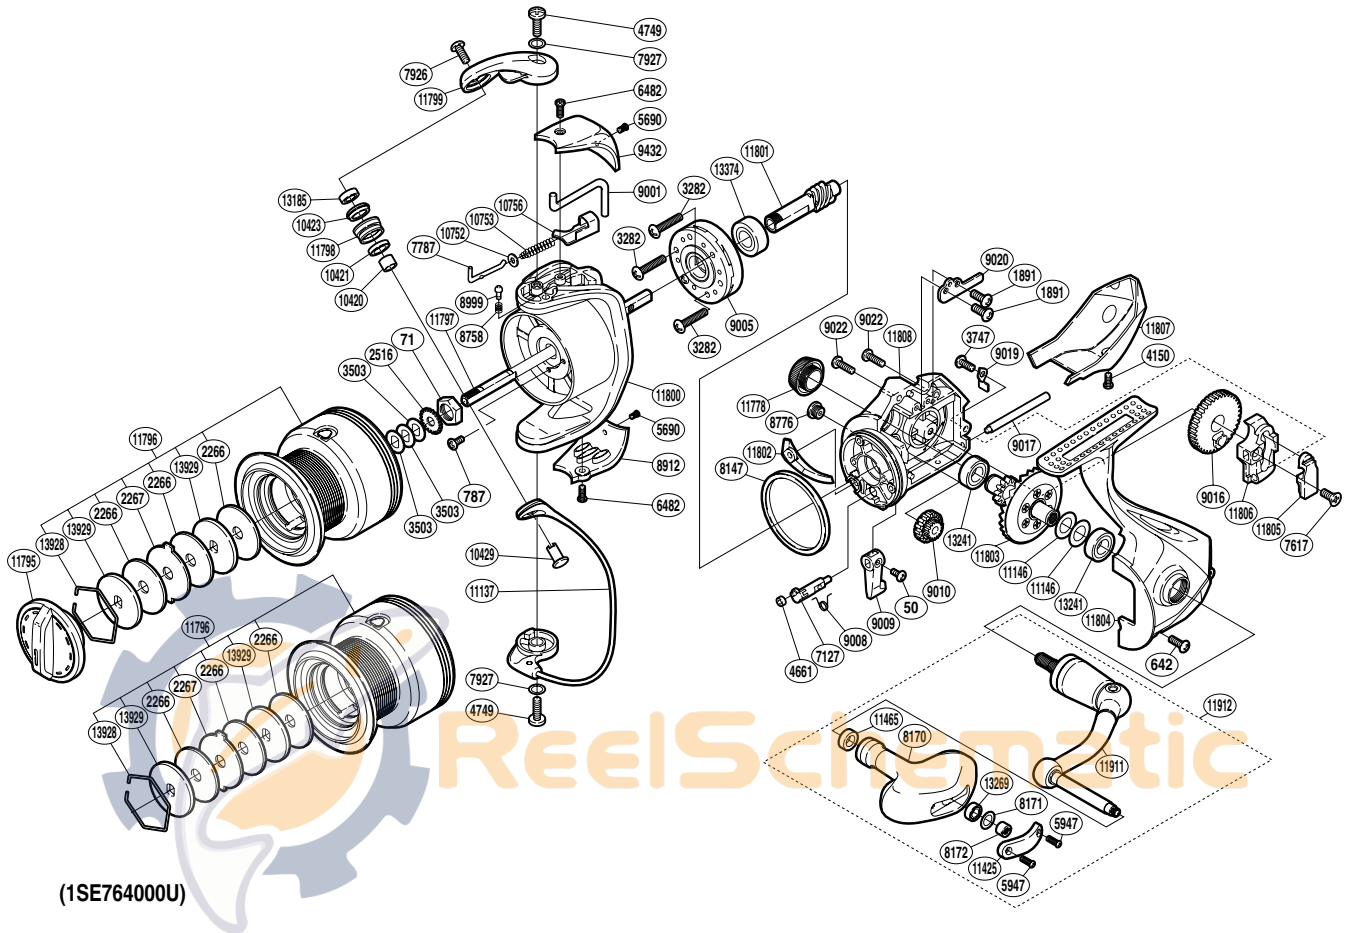

SHIMANO

SAROS S A-RB

SAR-4000F

(1SE764000U)

Part No.	Description	Part No.	Description	Part No.	Description
RD 0050	Screw	RD 8172	Handle Knob Nut	RD11425	Handle Knob I.D. Plate
RD 0071	Rotor Nut	RD 8758	Click Spring	RD11465	Handle Knob Shaft Collar
RD 0642	Screw	RD 8776	Oil Cap	RD11778	Handle Screw Cap
RD 0787	Screw	RD 8912	Bail Hold Support Guard	RD11795	Drag Knob
RD 1891	Screw	RD 8999	Click Pin	RD11796	Spool Assembly
RD 2266	Drag Washer	RD 9001	Bail Trip Lever	RD11797	Main Shaft
RD 2267	Eared Washer	RD 9005	Roller Clutch Assembly	RD11798	Line Roller
RD 2516	Spool Support	RD 9008	Anti-Reverse Cam Spring	RD11799	Bail Arm
RD 3282	Screw	RD 9009	Anti-Reverse Lever	RD11800	Rotor
RD 3503	Spool Washer	RD 9010	Idle Gear	RD11801	Pinion Gear
RD 3747	Screw	RD 9016	Oscillating Gear	RD11802	Bail Trip Strike
RD 4150	Screw	RD 9017	Oscillating Guide	RD11803	Drive Gear
RD 4661	Anti-Reverse Cam Ring	RD 9019	Oscillating Guide Retainer	RD11804	Side Cover
RD 4749	Screw	RD 9020	Oscillating Guide Plate	RD11805	Oscillating Slider Inner
RD 5690	Screw	RD 9022	Screw	RD11806	Oscillating Slider
RD 5947	Screw	RD 9432	Bail Spring Cover	RD11807	Rear Protector
RD 6482	Screw	RD10420	Bearing Spacer	RD11808	Body
RD 7127	Anti-Reverse Cam	RD10421	Line Roller Collar	RD11911	Handle Shank Assembly
RD 7617	Screw	RD10423	Line Roller Bushing	RD11912	Handle Assembly
RD 7787	Bail Spring Guide A	RD10429	Line Roller Support	RD13185	Ball Bearing
RD 7926	Screw	RD10752	Spring Guide A Support	RD13241	Ball Bearing
RD 7927	Washer	RD10753	Bail Spring	RD13269	Ball Bearing
RD 8147	Friction Ring	RD10756	Bail Spring Seat	RD13374	Ball Bearing
RD 8170	Handle Knob	RD11137	Bail Assembly	RD13928	Drag Washers Retainer
RD 8171	Washer	RD11146	Washer	RD13929	Key Washer